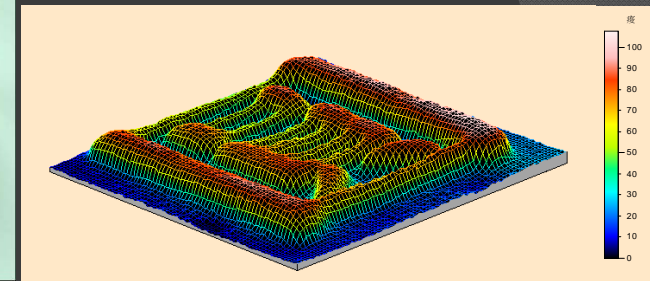

# Prof. Ming-June Tsai

(Robotics and Automation Laboratory)

Automatic Welding Robotic System

Automatic Robotic Polishing System

Automatic Optical Inspection System

3D Body Scanners, 3D Structured Body Model Construction, Automatic Anthropometry.

iBMPS- Intelligent Body Motion Capturing system and Body Motion Data Processing System