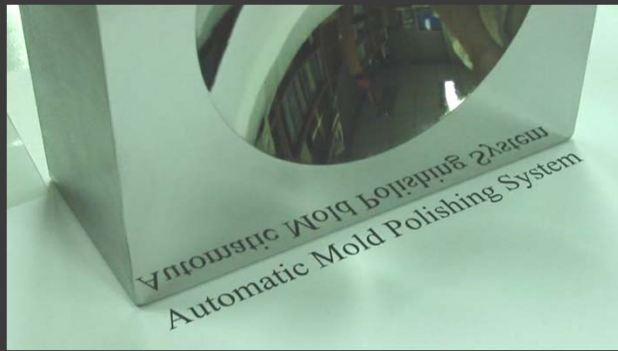

# Prof. Ming-June Tsai

(Robotics and Automation Laboratory)

Automatic Welding Robotic System

Automatic Robotic Polishing System

Automatic Optical Inspection System

3D Body Scanners, 3D Structured Body Model Construction, Automatic Anthropometry.