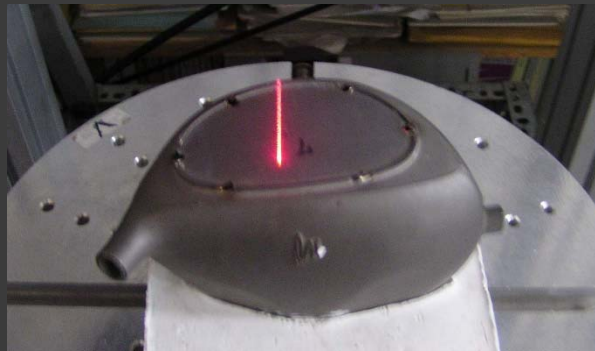

# Prof. Ming-June Tsai

(Robotics and Automation Laboratory)

Automatic Welding Robotic System

Automatic Robotic Polishing System

Automatic Optical Inspection System

3D Body Scanners, 3D Structured Body Model Construction, Automatic Anthropometry.