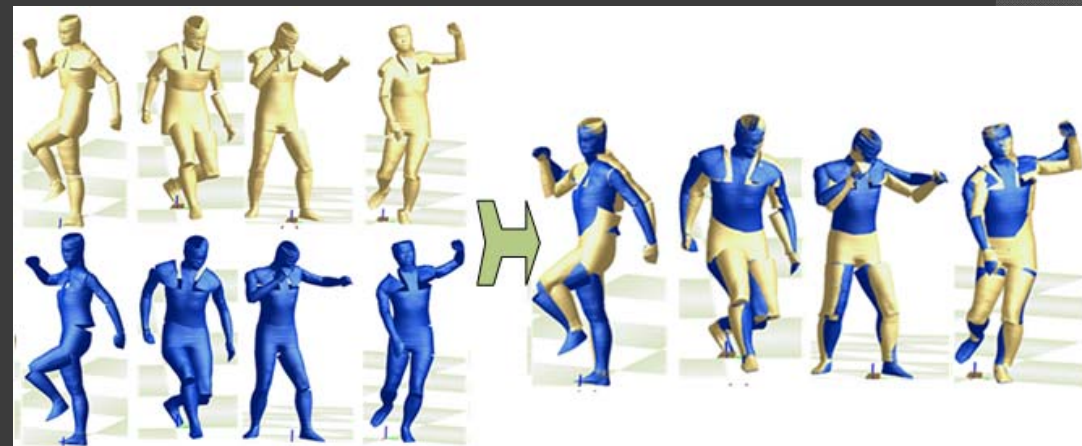

# Prof. Ming-June Tsai

(Robotics and Automation Laboratory)

Automatic Welding Robotic System

Automatic Robotic Polishing System

Automatic Optical Inspection System

3D Body Scanners, 3D Structured Body Model Construction, Automatic Anthropometry.

iBMPS- Intelligent Body Motion Capturing system and Body Motion Data Processing System